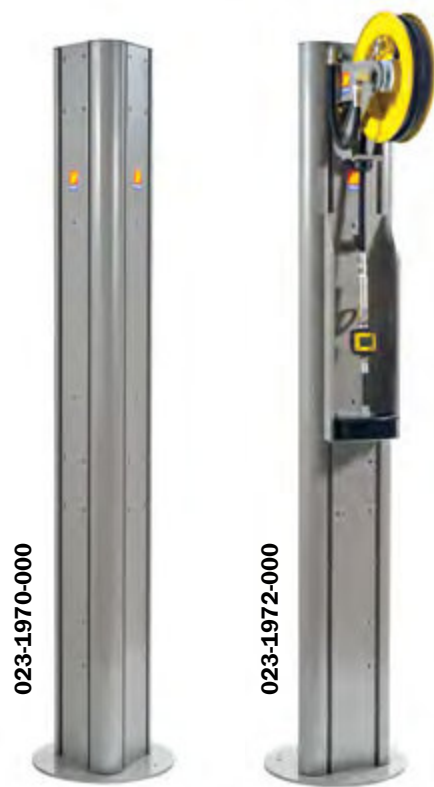

Art. 023-1970-000

3 sides service support

It is predisposed of universal hole that allows the application of hose reels, pumps, picking up drops

Art. 023-1972-000

Service support for oil distribution 1 position

Composed by:

Art.023-1970-000 Service support

Art.070-1206-410 Hose reel fixed bracket with hose R1 1/2" 10,0 m length

Art.906-0424-006 Hose R1 1/2" F-F 600 mm length

Art.024-1233-C00 Oil digital dispensing nozzle

Art.024-1785-000 Picking up drops support

OIL DISTRIBUTION

Art. 023-1974-000

Service support for oil distribution 2 position

Composed by:

Art.023-1970-000 n.1 Service support

Art.070-1206-410 n.2 Hose reels fixed bracket with hose R1 1/2" 10,0 m length