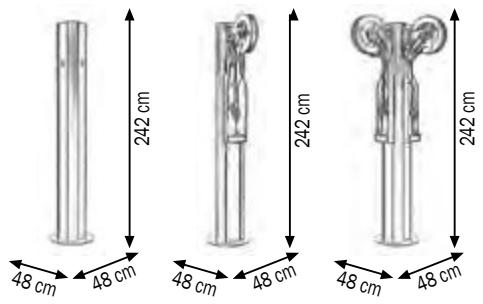

Art. 023-1970-000

3 sides service support

It is predisposed of universal hole that allows the application of hose reels, pumps, picking up drops

Art. 023-1972-000

Service support for oil distribution 1 position

Composed by:

Art.023-1970-000 Service support

Art.070-1206-410 Hose reel fixed bracket with hose R1 1/2" 10,0 m length

Art.906-0424-006 Hose R1 1/2" F-F 600 mm length

Art.024-1233-C00 Oil digital dispensing nozzle

Art.024-1785-000 Picking up drops support

OIL DISTRIBUTION

Art. 023-1974-000

Service support for oil distribution 2 position

Composed by:

Art.023-1970-000 n.1 Service support

Art.070-1206-410 n.2 Hose reels fixed bracket with hose R1 1/2" 10,0 m length

Art.906-0424-006 n.2 Hoses R1 1/2" F-F 600 mm length

Art.024-1233-C00 n.2 Oil digital dispensing nozzles

Art.024-1785-000 n.2 Picking up drops supports

				
023-1970-000	77,000	0,560	1	
023-1972-000	102,350	0,650	3	
023-1974-000	126,450	0,700	5	